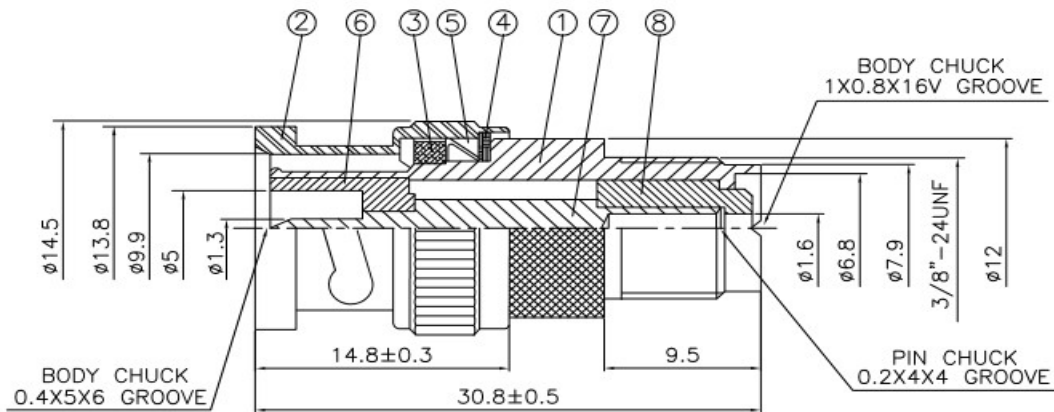

MU-915

Mini-UHF Kupplung / BNC Stecker

NO	DESCRIPTION	MATERIAL	Q' TY	FINISH
1	BODY	BRASS	1	NICKEL
2	SHELL	BRASS	1	NICKEL
3	WASHER	BRASS	1	NICKEL
4	WASHER	BRASS	1	NICKEL
5	SPRING	SK-5	1	NICKEL
6	INSULATION	DELTRIN	1	DELTRIN
7	PIN	BRASS	1	GOLD
8	INSULATION	DELTRIN	1	DELTRIN